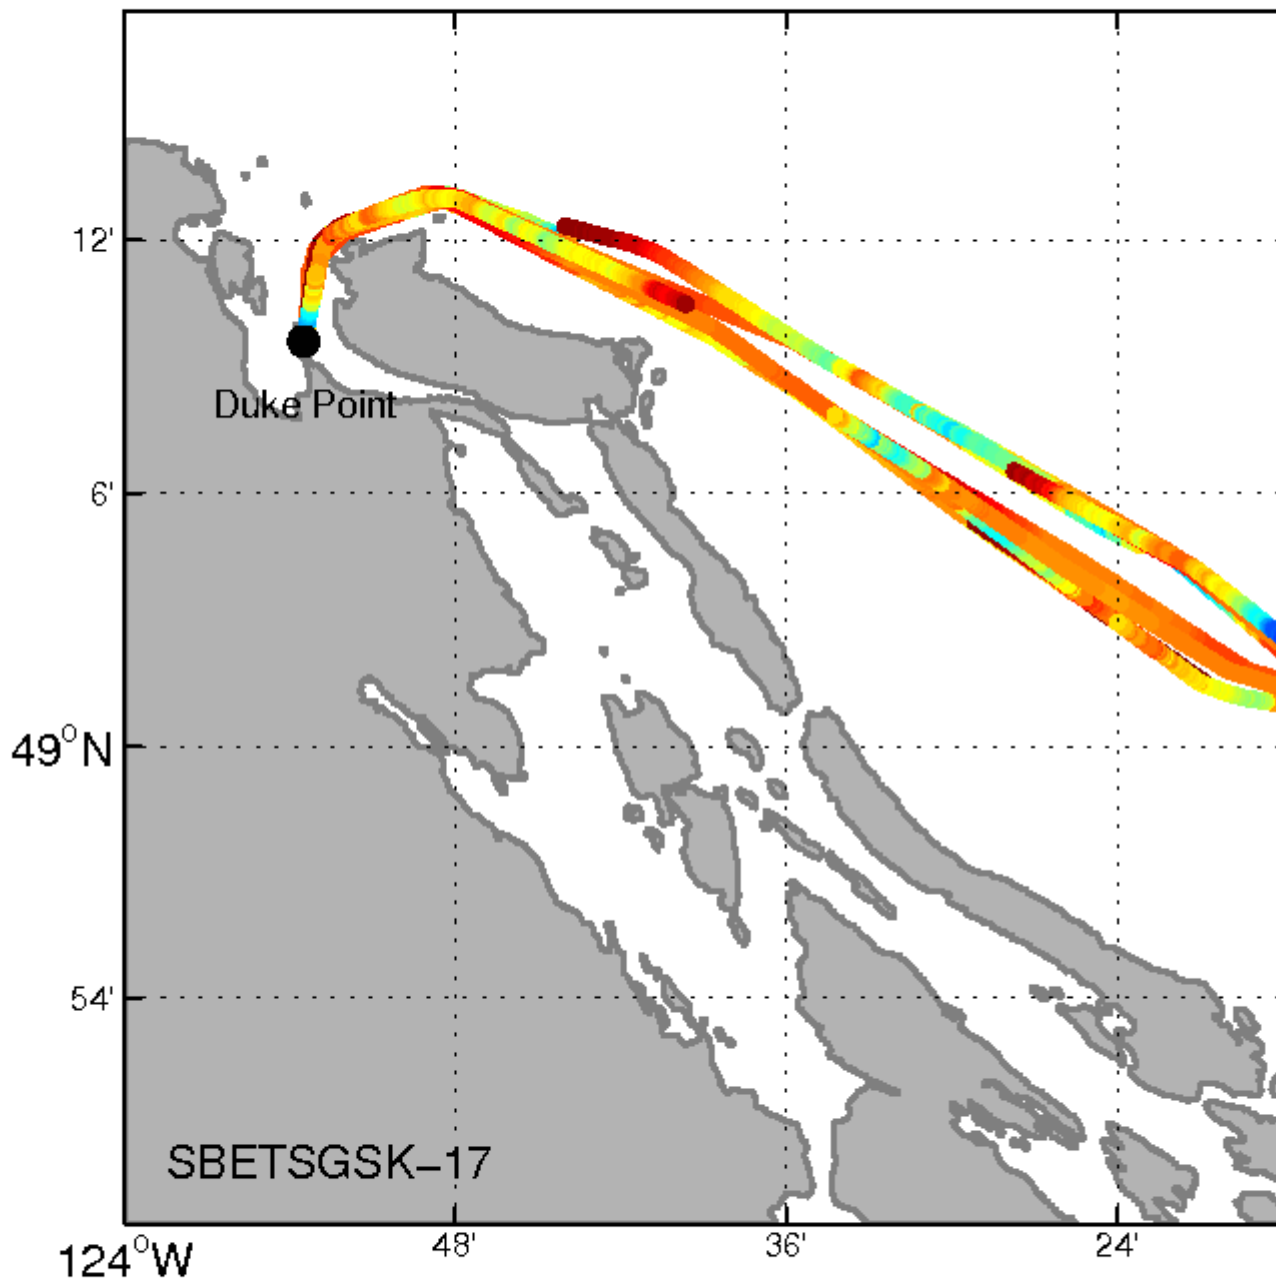

VENUS Ferries System Data are Available on Website ^[1]

Submitted by Rory Lattimer Tue, 2012-11-27 00:00

VSG Ferry Route: Vancouver–Nanaimo (Tsawwassen)

Data Time Range: 2012-11-25T00:00:00.000 to 2012-11-

Data with QAQC values of 3 or 4 are not displayed. See meta

27-Nov-2012 12:28:13 PST

[2]

The VENUS Ferry System is back online, collecting data from a number of surface and meteorological station sensors. After the scheduled maintenance the M/V Queen of Alberni

(BC Ferries) is back on its route between Nanaimo and Vancouver (Duke Point ? Tsawwassen). Browse our data plots gallery or access the data in the archive.

Tags:

- [BC Ferries](#) [3]
- [Queen of Alberni](#) [4]
- [strait of georgia](#) [5]
- [ferry data](#) [6]
- [salinity](#) [7]